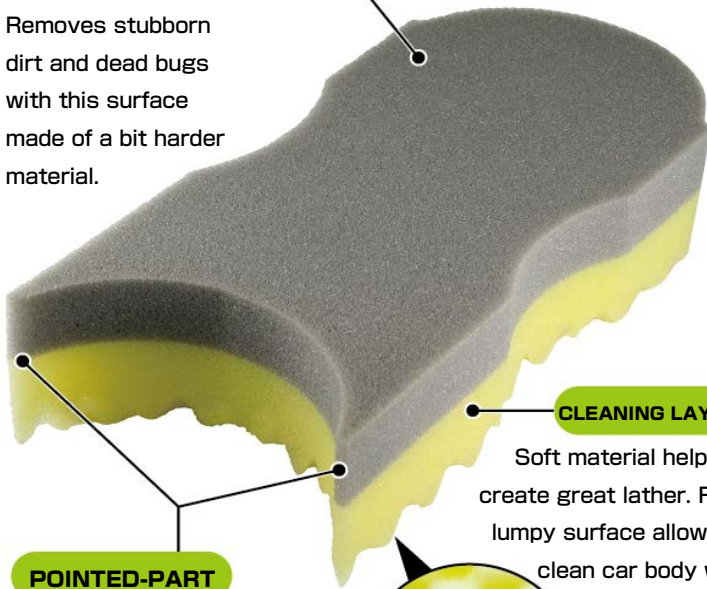

Inovative "STAG BEETLE" shaped sponge easily removes dirt from gaps!

'Double layer structure' with 2 kinds of urethane = *Easy to grip & wash!*
 +
 Inovative 'Stag beetle shape'

GRIP LAYER

Removes stubborn dirt and dead bugs with this surface made of a bit harder material.

CLEANING LAYER

Soft material helps to create great lather. Fine-lumpy surface allows to clean car body with softness.

POINTED-PART

It can reach and clean narrow gaps where conventional sponge CANNOT.

Hard to wash narrow gaps...
Such a problem be gone!

Spec Info.

Product Name	STAG BEETLE SPONGE
Item No.	04016
Control No.	C-216
I T F Code	14975759040160
J A N Code	
Content	1pc
Package Dimension	W165×H295×D50mm
Net Weight	22g
Case Dimension	W511×H267×D476mm
Gross Weight	1.7Kg
Case Unit	40pcs
Sticker Price	OPEN