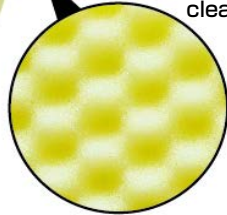

Inovative "STAG BEETLE" shaped sponge easily removes dirt from gaps!

'Double layer structure' with 2 kinds of urethane = *Easy to grip & wash!*
 +
 Inovative 'Stag beetle shape'

GRIP LAYER

Removes stubborn dirt and dead bugs with this surface made of a bit harder material.

CLEANING LAYER

Soft material helps to create great lather. Fine-lumpy surface allows to clean car body with softness.

POINTED-PART

It can reach and clean narrow gaps where conventional sponge CANNOT.

Hard to wash narrow gaps...
Such a problem be gone!

Spec Info.

Product Name	STAG BEETLE SPONGE
Item No.	04016
Control No.	C-216
I T F Code	14975759040160
J A N Code	
Content	1pc
Package Dimension	W165×H295×D50mm
Net Weight	22g
Case Dimension	W511×H267×D476mm
Gross Weight	1.7Kg
Case Unit	40pcs
Sticker Price	OPEN