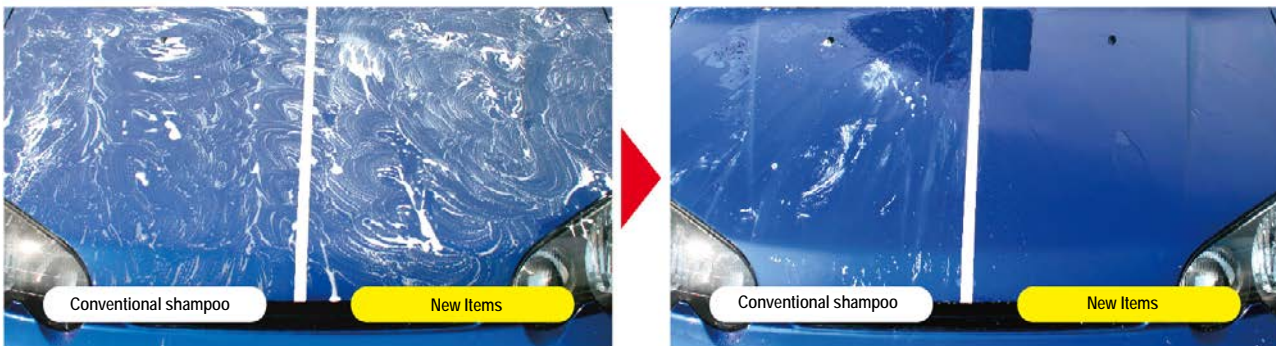

Popular **Quick Rinsing** Shampoo has now,

long-awaited NEW ITEMS!!!

We added 2 new items to Neutral Shampoo Creamy Type to response this shampoo's funs! New items also take over overwhelming rinsing speed and innovative designed bottles, and all 3 items will support to increase sales!

1 Shortens Carwash Time & Reduces Water Use!

Not only does it reduce water use by 11%, but it also shortens carwash time by 20%! Even if the shampoo dries and turns white, dirt and cleaner components don't adhere to the surfaces, which doesn't require to wash separately per part. It makes it possible to rinse bubbles quickly after washing the entire car.

TEST

A situation where shampoo is rinsed after it dries and turns white...

2 Compatible with any colors!

It is compatible with any colors, therefore, it helps those who have more than one car or those who didn't know which color they should buy, dark or light. Moreover, it will contribute to improve stock and sales efficiencies in distribution or at a store.